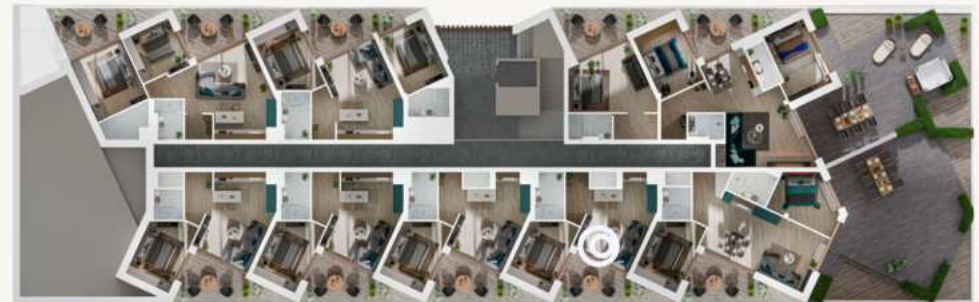

# LOLIENSE

BALATONLELLE

APARTMENT

**L306**

Entrance room	4,59
Toilet	1,59
Living room, kitchen	21,58
Bathroom	5,2
Bedroom	13,09
Terrace	10,07

**46,05 sqm**  
+  
**10,07 sqm**  
**Terrace**

**PRICE: 119 900 000 HUF**