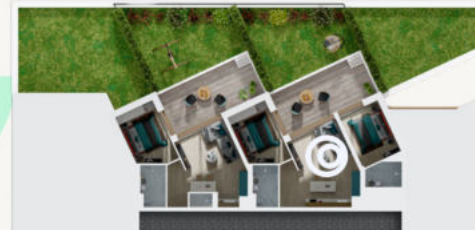

LOLIENSE

BALATONLELLE

**APARTMENT
L001**

Entrance room	4,73
Toilet	1,59
Living room, kitchen	22,10
Bathroom	5,09
Bedroom	13,09
Bedroom	12,82
Bedroom	4,76
Terrace	21,10

**64,168 sqm
+
21,1 sqm
Terrace**

PRICE: 99 900 000 HUF